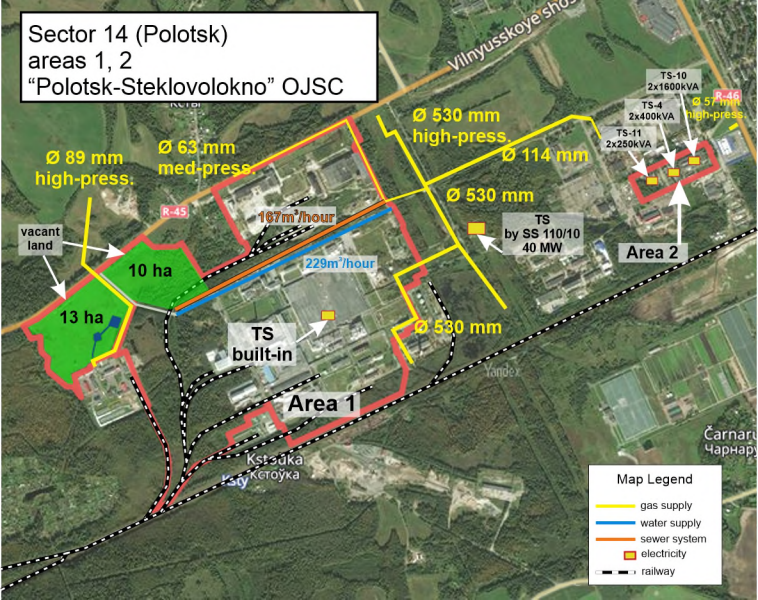

Sector 14 (Polotsk)
 areas 1, 2
 "Polotsk-Steklovolokno" OJSC

Map Legend

- gas supply
- water supply
- sewer system
- electricity
- railway